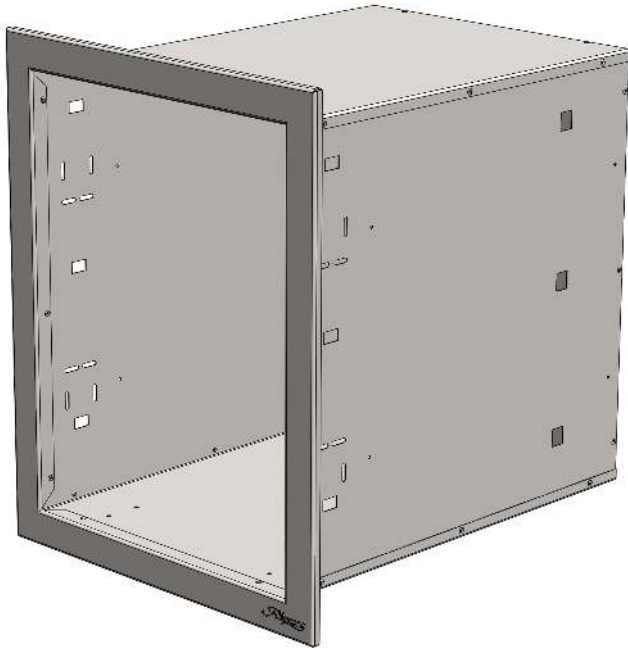

**AXE-3DR-SC  
PARTS LIST**

BODY 510-1119

DRAWER ASSEMBLY

SLIM DRAWER 510-1117  
TOP

DEEP DRAWER 510-1118  
MIDDLE & BOTTOM

HANDLE 290-0401

DRAWER SLIDES (PAIR) 290-0460