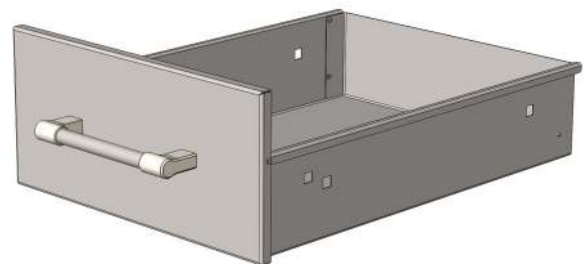

**AXE-3DR-SC  
PARTS LIST**

BODY 510-1119

DRAWER ASSEMBLY

SLIM DRAWER 510-1117  
TOP

DEEP DRAWER 510-1118  
MIDDLE & BOTTOM

HANDLE 290-0401

DRAWER SLIDES (PAIR) 290-0460