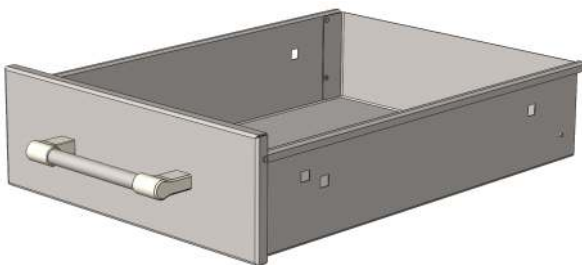

**AXE-3DR-SC  
PARTS LIST**

BODY 510-1119

DRAWER ASSEMBLY

SLIM DRAWER 510-1117  
TOP

DEEP DRAWER 510-1118  
MIDDLE & BOTTOM

HANDLE 290-0401

DRAWER SLIDES (PAIR) 290-0460